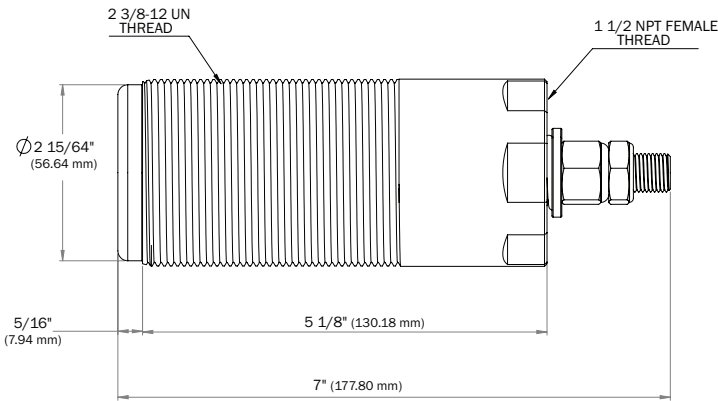

VA-51-NPT-TB

Lock Nut

Mounting Options

Mounting Coupling
(Weld to vessel)

Mounting Plate
(Bolt to vessel)

Specifications subject to change without notice.