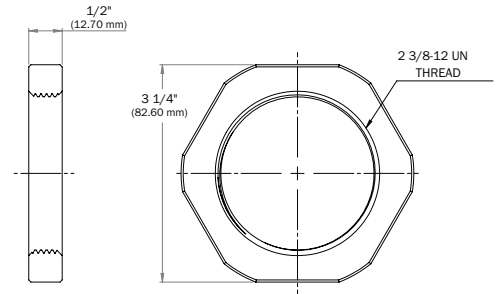

VA-51-NPT-TB

Lock Nut

Mounting Options

Mounting Coupling
(Weld to vessel)

Mounting Plate
(Bolt to vessel)

Specifications subject to change without notice.