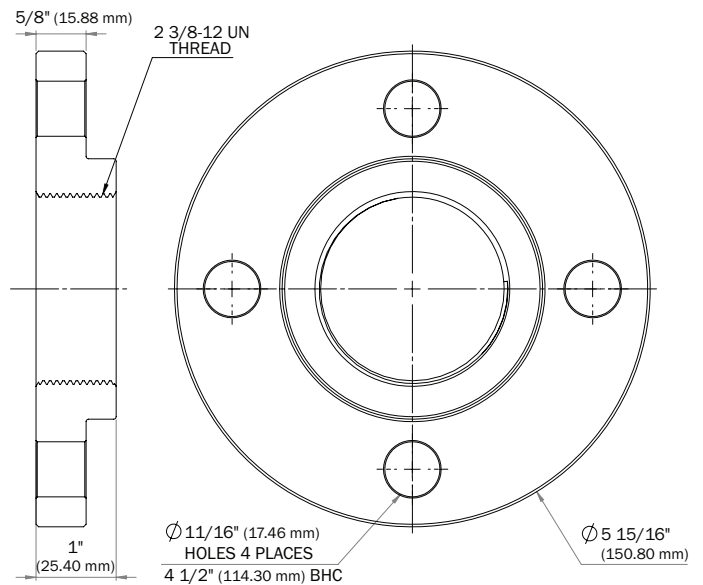

VA-51-NPT-TB

Lock Nut

Mounting Options

Mounting Coupling
(Weld to vessel)

Mounting Plate
(Bolt to vessel)

Specifications subject to change without notice.