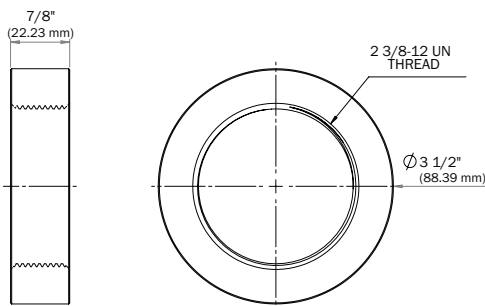

VA-51-NPT-TB

Lock Nut

Mounting Options

Mounting Coupling
(Weld to vessel)

Mounting Plate
(Bolt to vessel)

Specifications subject to change without notice.